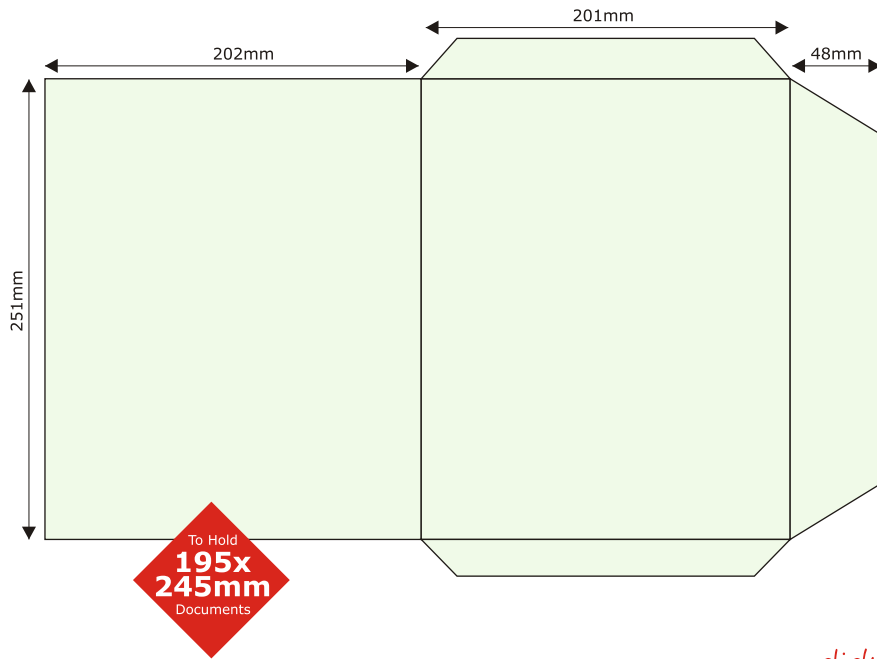

PP501

PP502

*To ensure your design fits
click on any of the formes in this brochure
to download a PDF template*

PP503