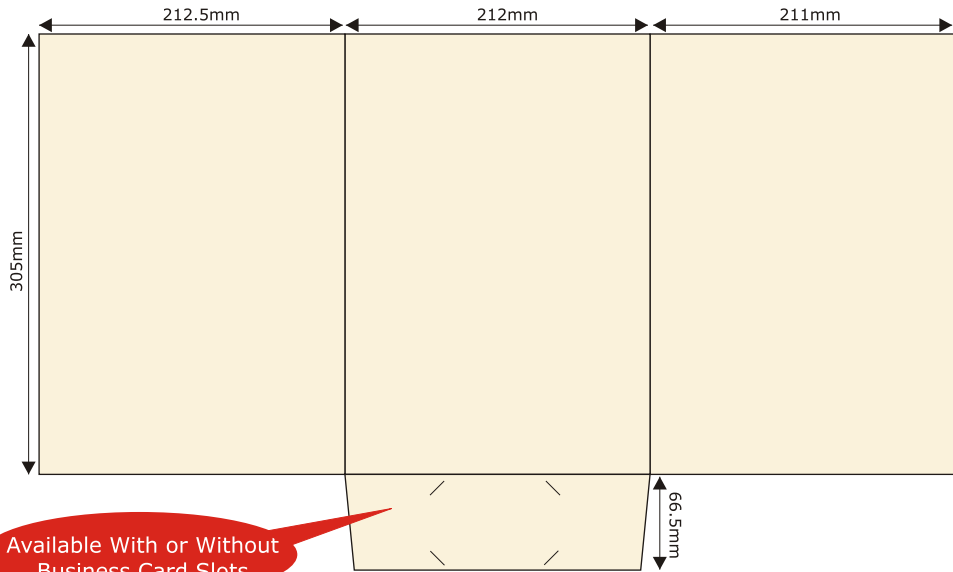

PP107

PP108

To Hold  
**200x  
220mm**  
Documents

All folder templates hold A4 Documents unless otherwise stated.

PP109

Available With or Without Business Card Slots

PP110

PP111