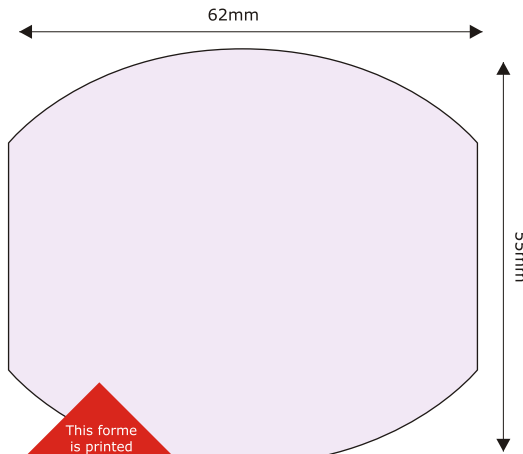

**PP703**

A4 Dividers  
with 4 Sections  
and 10mm Tabs

**PP704**

A4 Dividers  
with 5 Sections  
and 13mm Tabs

**PP705**

A4 Dividers  
with 8 Sections  
and 10mm Tabs

**PP706**

A4 Dividers  
with 10 Sections  
and 13mm Tabs

PP801

PP802

We can also produce custom cutting formes to suit your requirements!

PP803

This forme is printed 4 up on a sheet. Ask us for a Template!

PP804

This forme is printed 8 up on a sheet. Ask us for a Template!