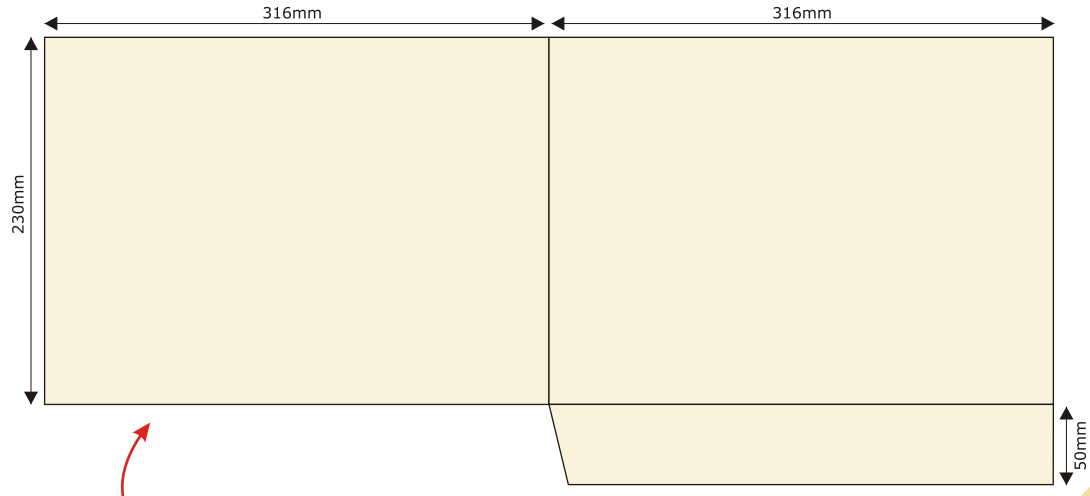

PP101

PP102

PP103

PP104

*To ensure your design fits
click on any of the formes in this brochure
to download a PDF template*