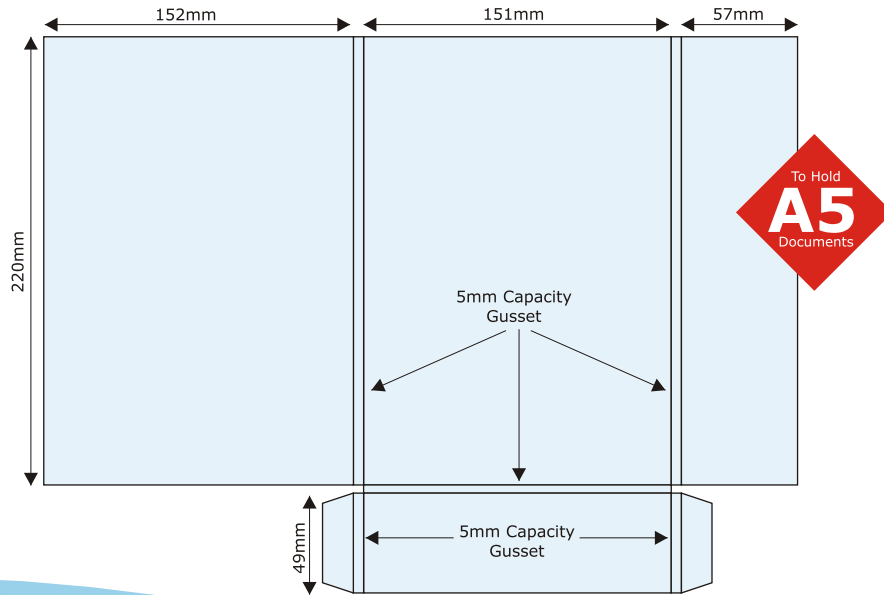

PP621

PP622

PP623

PP624

To ensure your design fits click on any of the formes in this brochure to download a PDF template