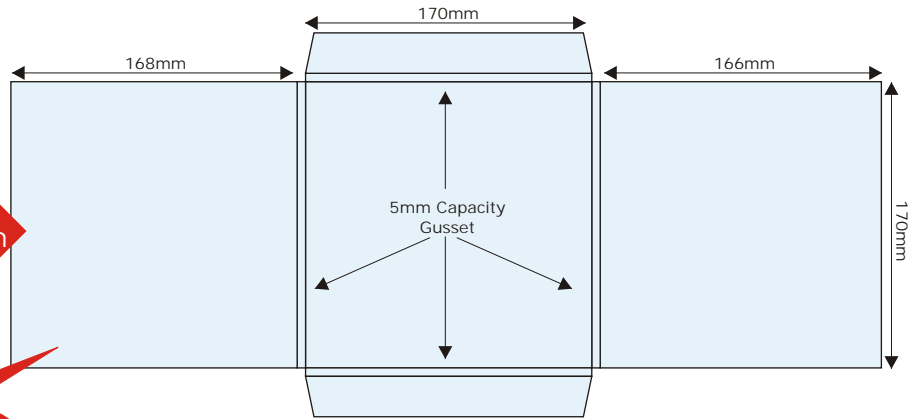

PP625

To Hold
**165x
165mm**
Documents

Can be used with Velcro
or Glue Dot Fastening

To Hold
**83x
130mm**
Documents

Each of the flaps
have a wavy edge finish