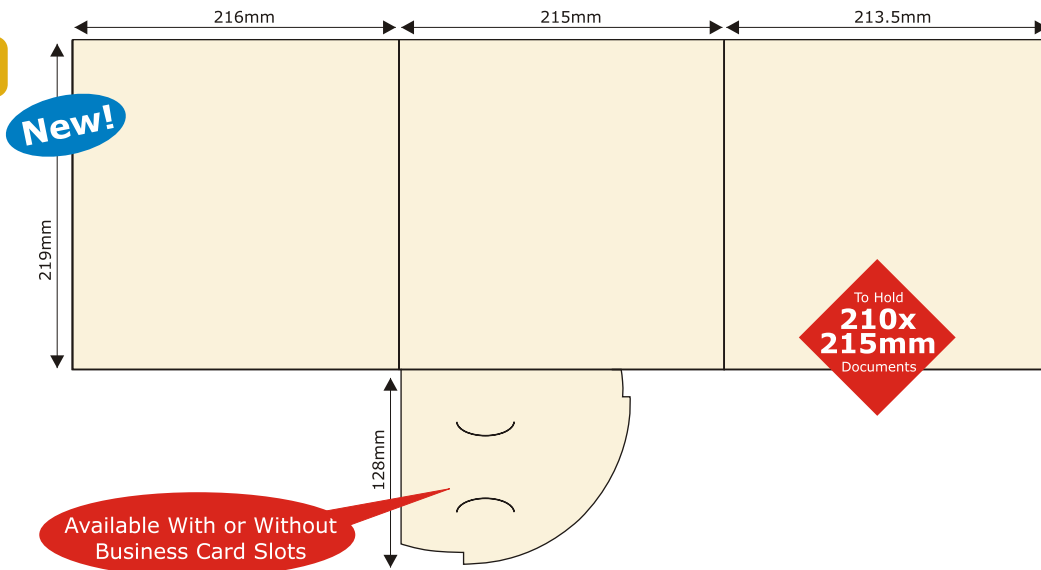

Available With or Without Business Card Slots

PP113

PP114

Available With or Without Business Card Slots