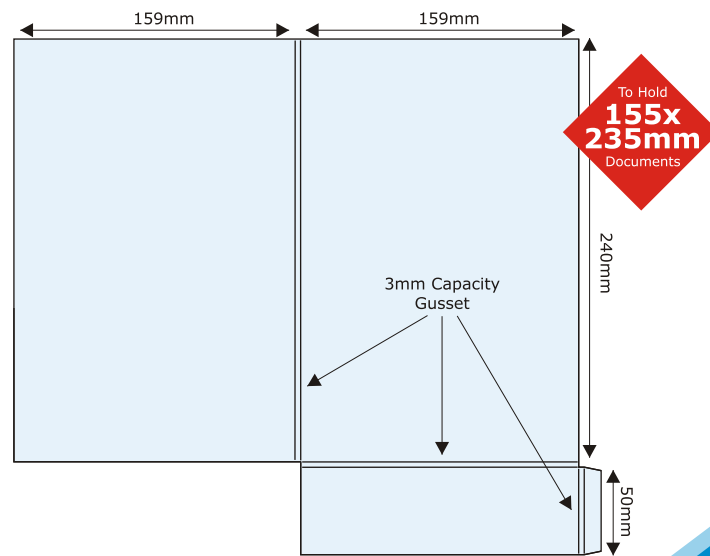

PP611

PP612

To Hold  
**210x**  
**210mm**  
Documents

PP613

PP614

PP615

To Hold  
**250x  
297mm**  
Documents

Available With or Without  
Business Card Slots

PP616

To Hold  
**155x  
235mm**  
Documents

PP617

All folder templates hold A4 Documents unless otherwise stated.

Available With or Without Business Card Slots

PP618

PP619

PP620