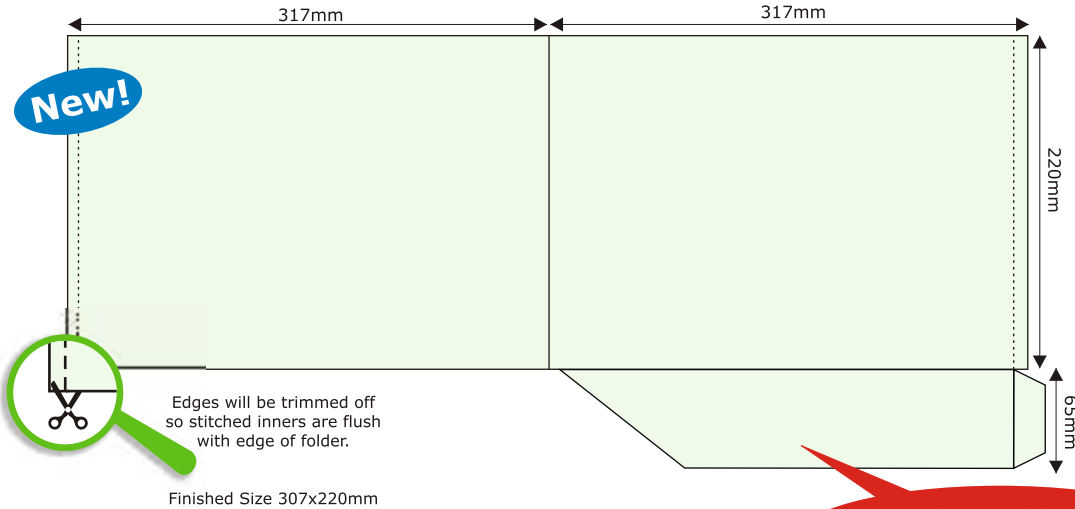

PP538

Suitable to hold stitched inner pages - for when a brochure needs a flap

PP539

PP540

Available With or Without Business Card Slots

PP541