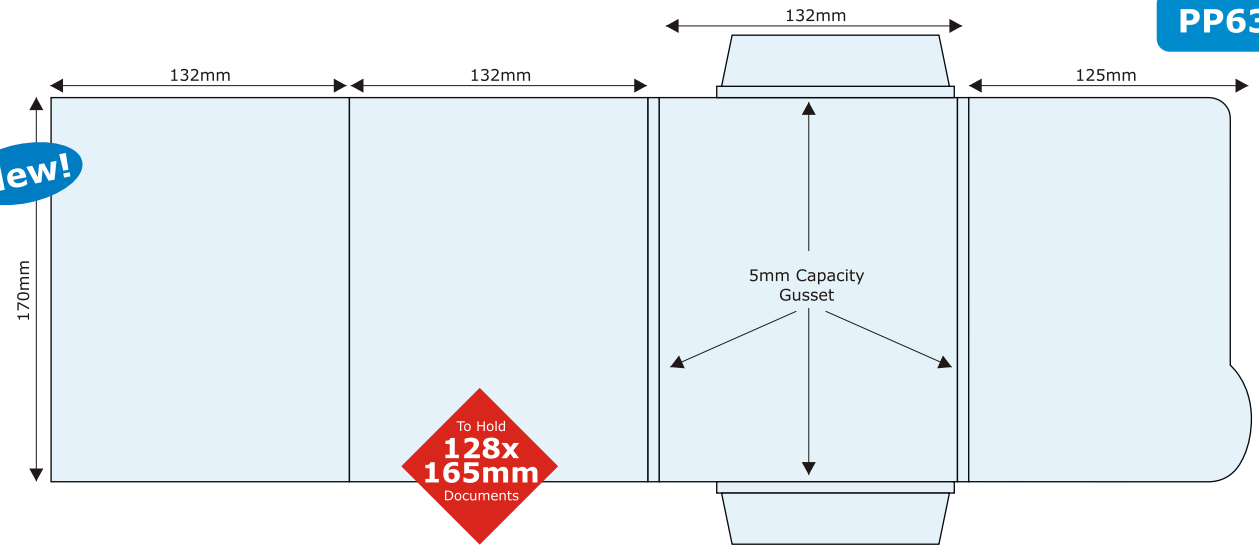

PP629

New!

PP630

New!

PP631

New!

Available With or Without Business Card Slots

PP632

New!

Available With or Without Business Card Slots