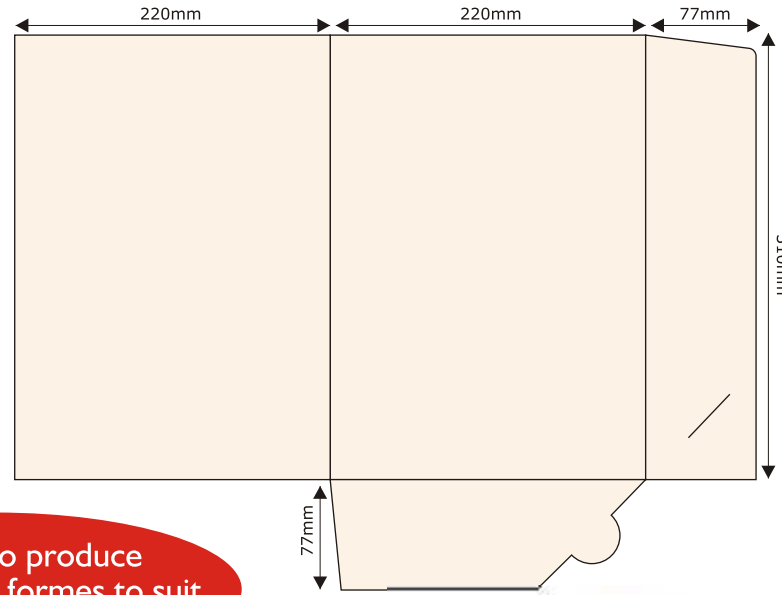

To ensure your design fits  
 click on any of the formes in this brochure  
 to download a PDF template

**PP202**

To Hold  
**130x  
 245mm**  
 Documents

PP203

PP204

PP205

PP301

PP302