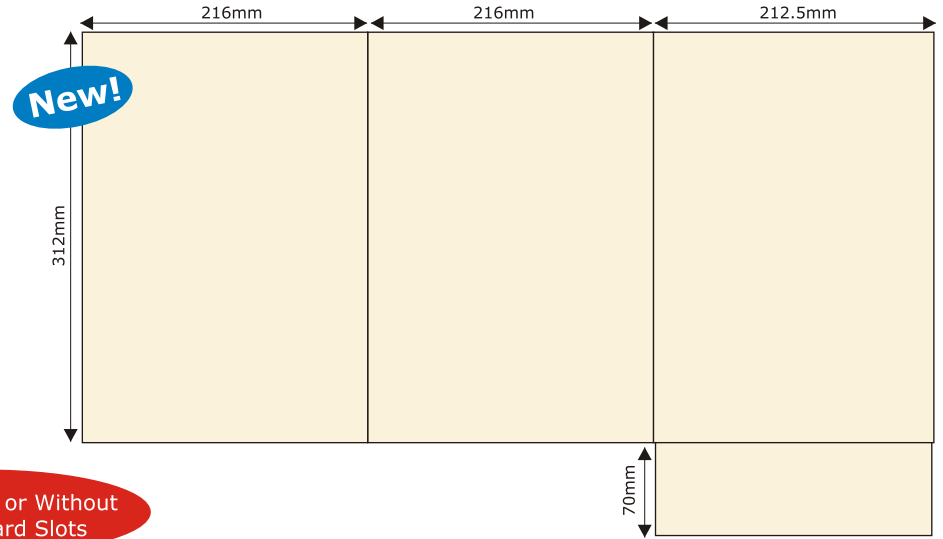

Available With or Without Business Card Slots

PP113

Available With or Without Business Card Slots