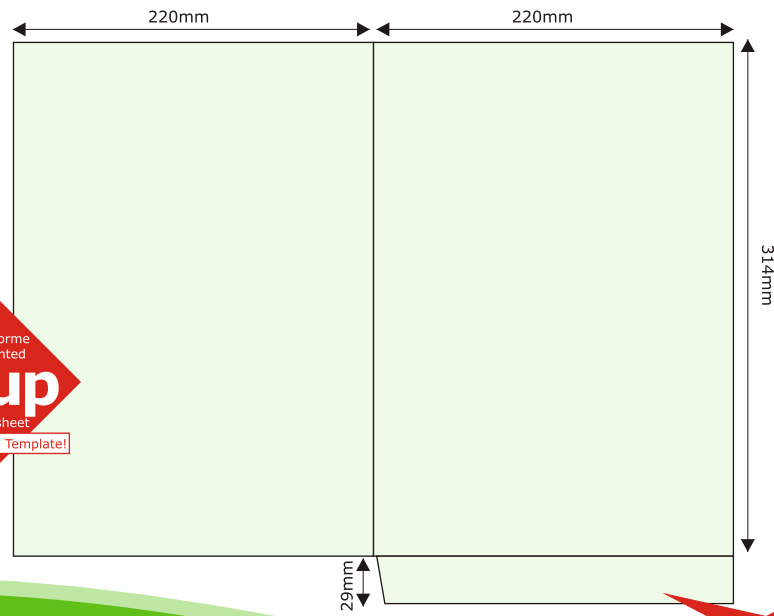

PP531

Edges will be trimmed off so stitched inners are flush with edge of folder.  
Finished Size 215x308mm

Suitable to hold stitched inner pages - for when a brochure needs a flap

PP532

This form is printed  
**2up**  
on a sheet  
Ask us for a Template!