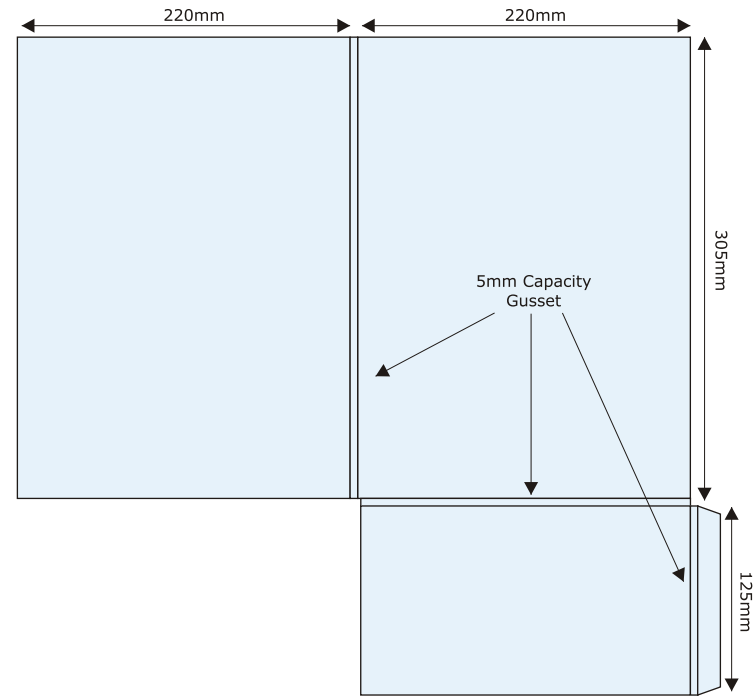

PP611

PP612

To Hold  
**210x**  
**210mm**  
Documents

PP613

PP614

PP615

To Hold  
**250x  
297mm**  
Documents

Available With or Without  
Business Card Slots

PP616

To Hold  
**155x  
235mm**  
Documents

PP617

All folder templates hold A4 Documents unless otherwise stated.

Available With or Without Business Card Slots

PP618

PP619

PP620