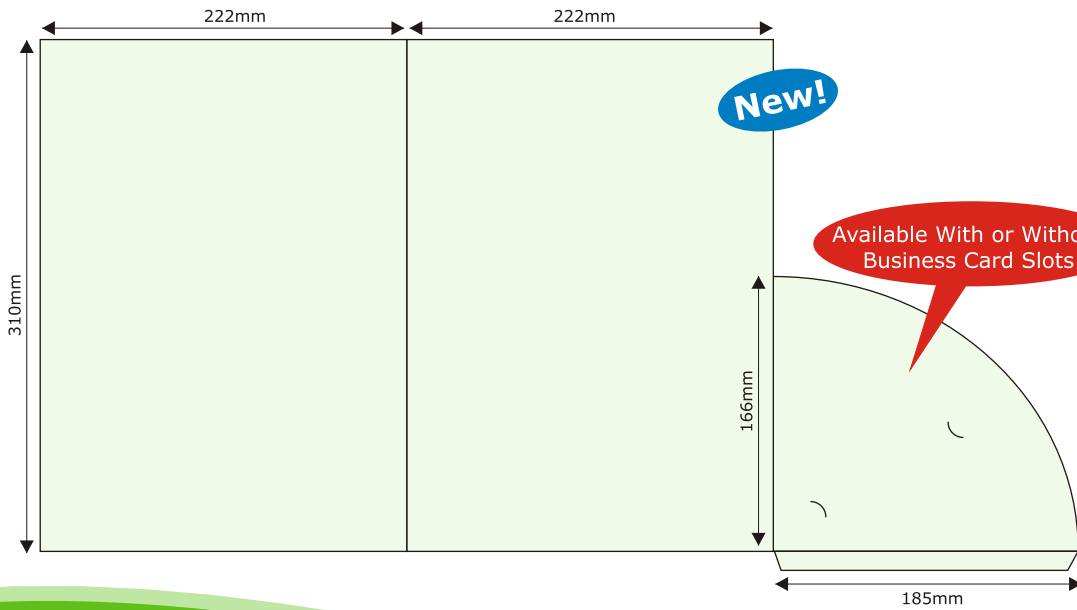

PP540

Available With or Without Business Card Slots

PP541