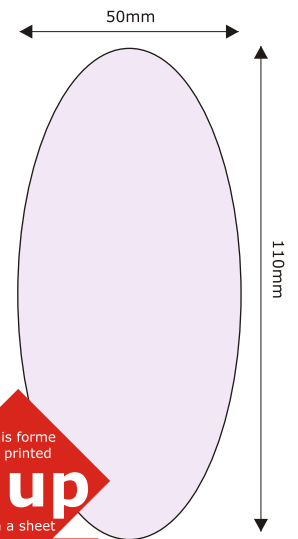

**PP703**

A4 Dividers  
with 4 Sections  
and 10mm Tabs

**PP704**

A4 Dividers  
with 5 Sections  
and 13mm Tabs

**PP705**

A4 Dividers  
with 8 Sections  
and 10mm Tabs

**PP706**

A4 Dividers  
with 10 Sections  
and 13mm Tabs

PP801

PP802

We can also produce custom cutting formes to suit your requirements!

PP803

This forme is printed 4 up on a sheet. Ask us for a Template!

PP804

This forme is printed 8 up on a sheet. Ask us for a Template!

PP805

This forme is printed 8 up on a sheet. Ask us for a Template!

PP806

This forme is printed 6 up on a sheet. Ask us for a Template!

PP807

This forme is printed  
**10 up**  
 on a sheet  
 Ask us for a Template!

PP809

This forme is printed  
**4 up**  
 on a sheet  
 Ask us for a Template!

PP810

This forme is printed  
**6 up**  
 on a sheet  
 Ask us for a Template!

PP808

This forme is printed  
**8 up**  
 on a sheet  
 Ask us for a Template!