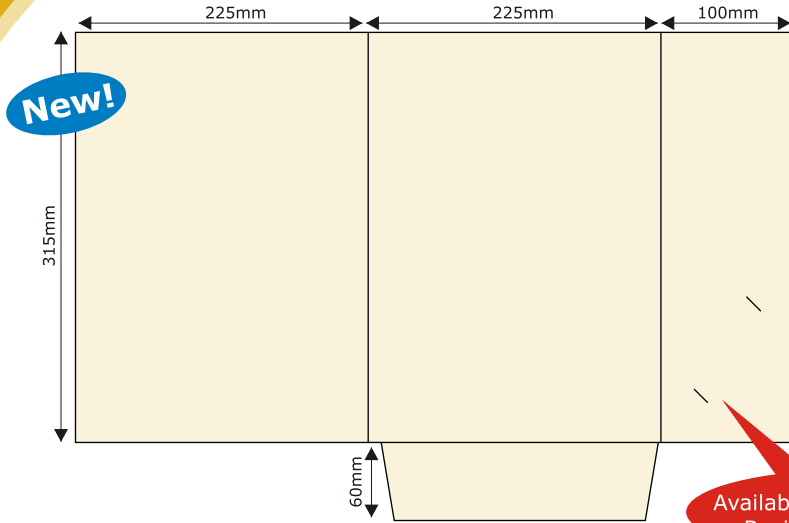

PP112

Available With or Without Business Card Slots

PP113

Available With or Without Business Card Slots