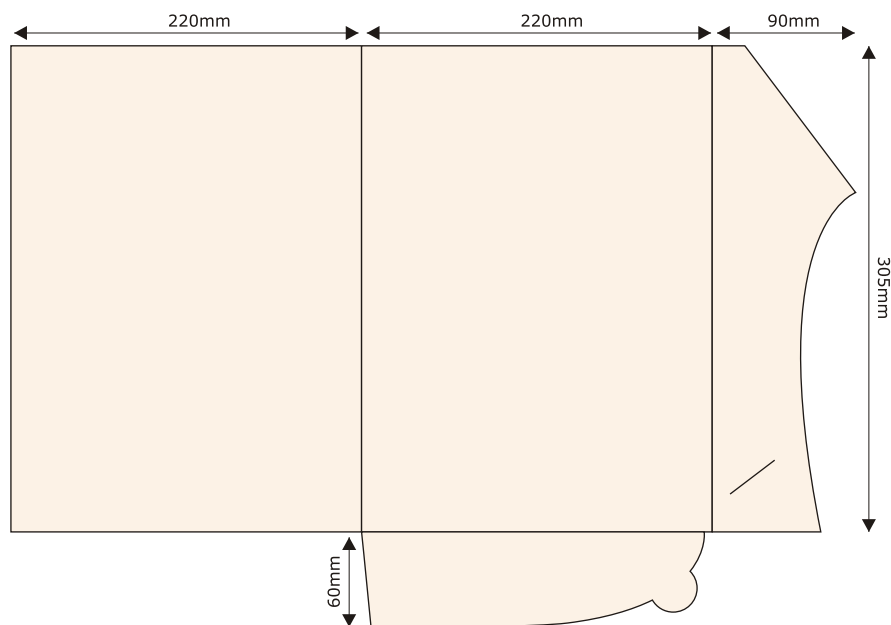

To Hold
245x345mm
Documents

PP307

To Hold
A5
Documents

To ensure your design fits
click on any of the formes in this brochure
to download a PDF template