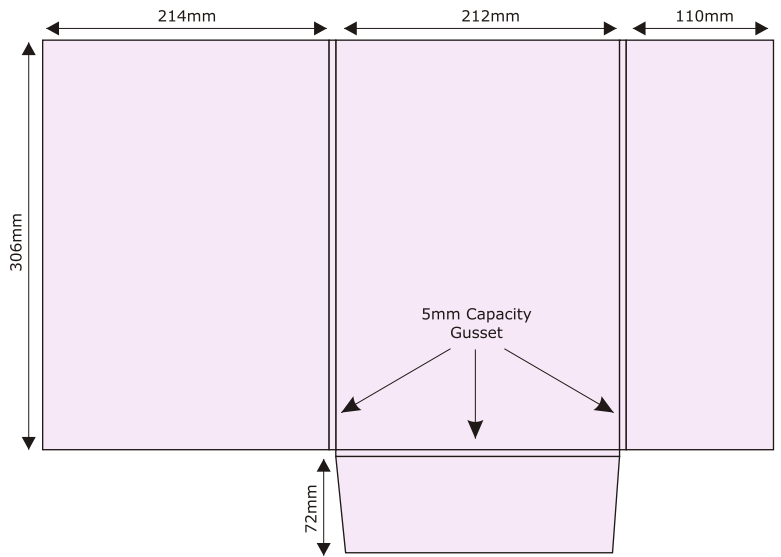

PP201

To ensure your design fits
click on any of the formes in this brochure
to download a PDF template

PP202

To Hold
**130x
245mm**
Documents