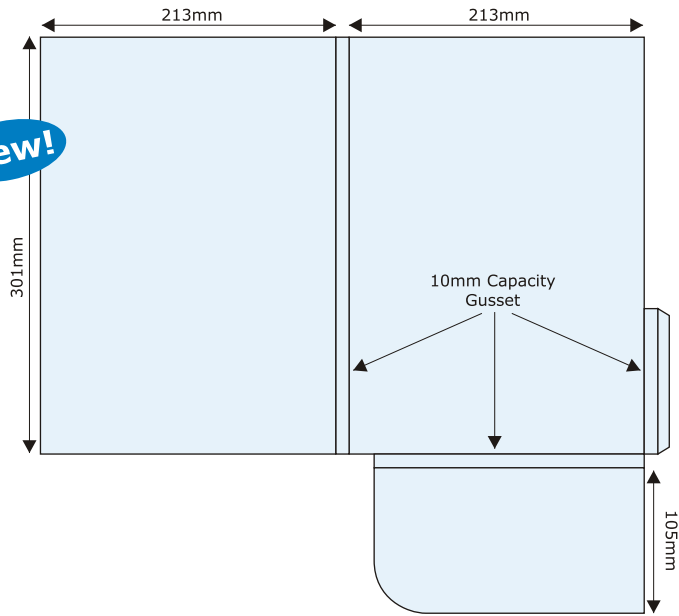

PP626

To Hold  
**83x  
130mm**  
Documents

PP627

PP628

Each of the flaps  
have a wavy edge finish

PP629

New!

PP630