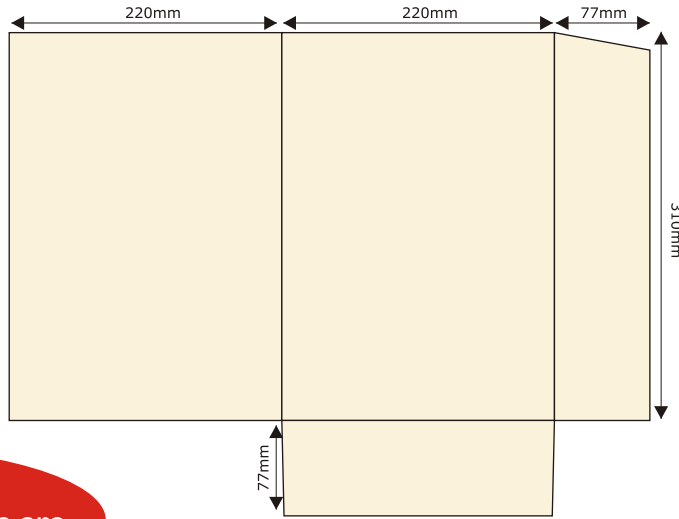

PP105

All folder templates illustrated in this brochure are viewed from the inside.

To Hold
**200x
220mm**
Documents

All folder templates hold A4 Documents unless otherwise stated.