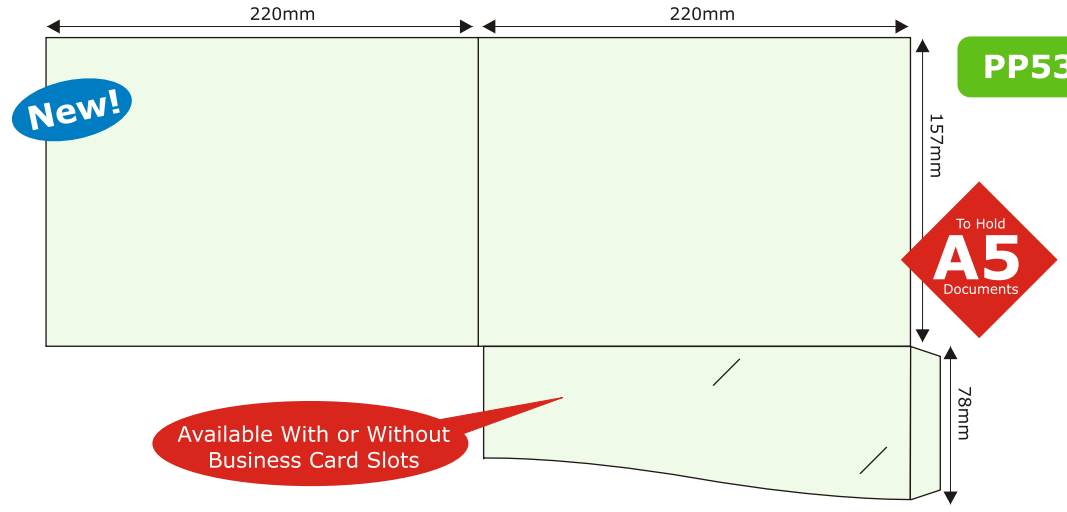

PP534

PP535

PP536

PP537