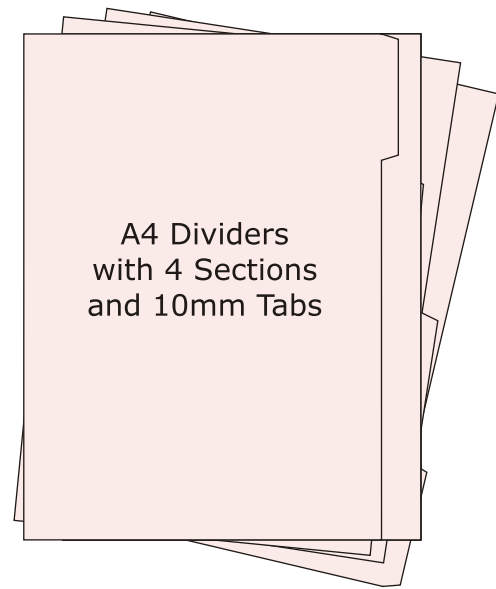

A4 Dividers
with 4 Sections
and 10mm Tabs

PP704