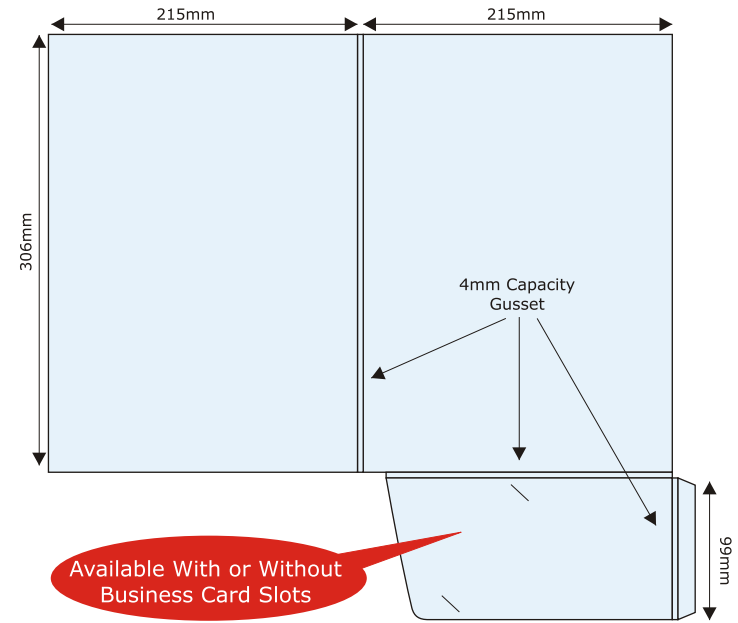

PP621

PP622

PP623

PP624

To ensure your design fits click on any of the formes in this brochure to download a PDF template