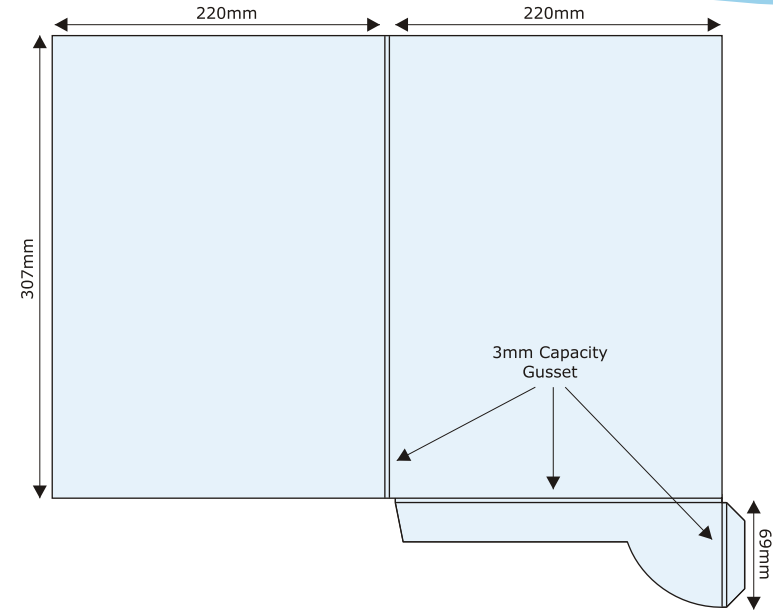

PP616

To Hold  
**155x  
235mm**  
Documents

PP617

All folder templates hold A4 Documents unless otherwise stated.

Available With or Without Business Card Slots

PP618

PP619

PP620