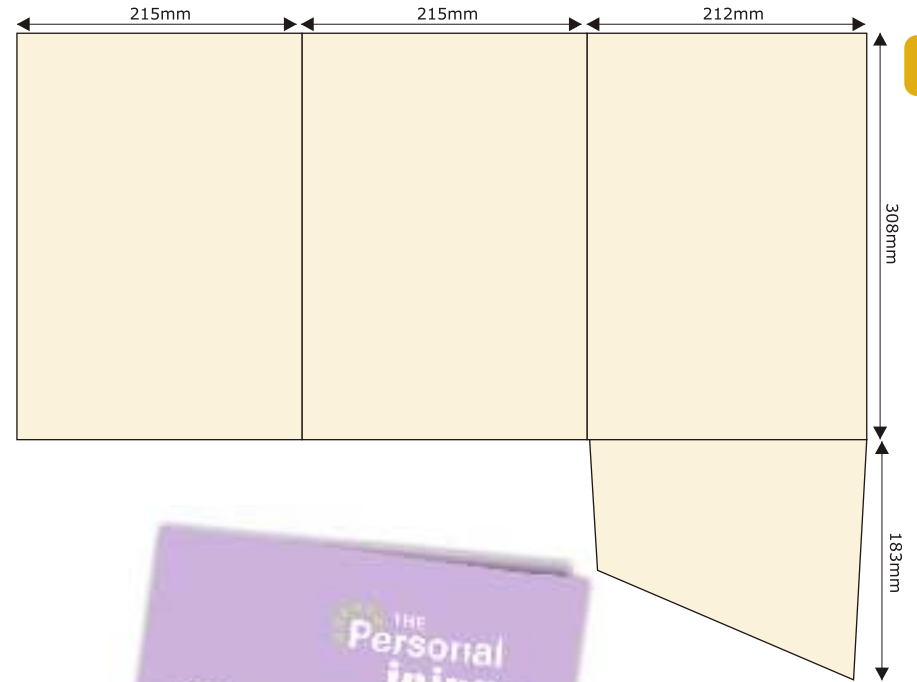

PP107

PP108

To Hold  
**200x  
220mm**  
Documents

All folder templates hold A4 Documents unless otherwise stated.

PP109

Available With or Without Business Card Slots

PP110

PP111