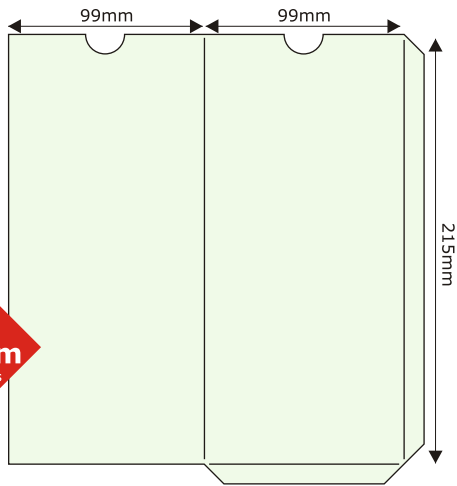

PP525

PP526

PP527

PP528

To Hold  
**190x  
190mm**  
Documents

PP529

PP530

To Hold  
**95x210mm**  
Documents

PP531

Edges will be trimmed off so stitched inners are flush with edge of folder.  
Finished Size 215x308mm

Suitable to hold stitched inner pages - for when a brochure needs a flap

PP532

This form is printed  
**2up**  
on a sheet  
Ask us for a Template!