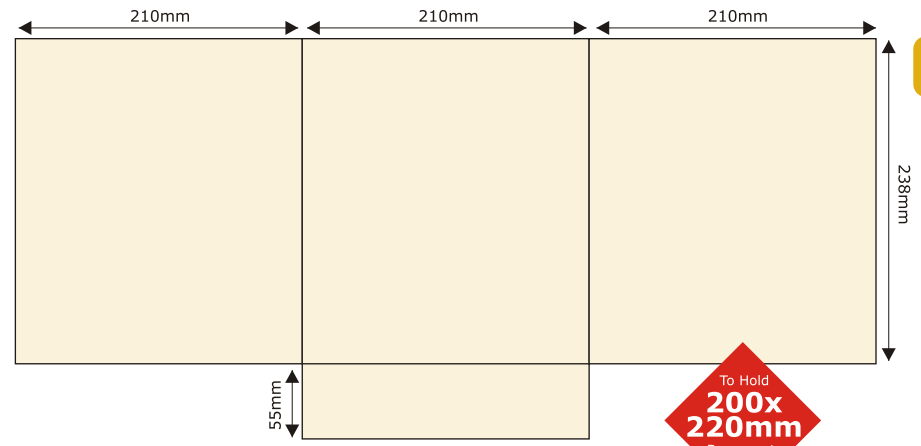

PP107

PP108

To Hold  
**200x  
220mm**  
Documents

All folder templates hold A4 Documents unless otherwise stated.

PP109

Available With or Without Business Card Slots

PP110

PP111