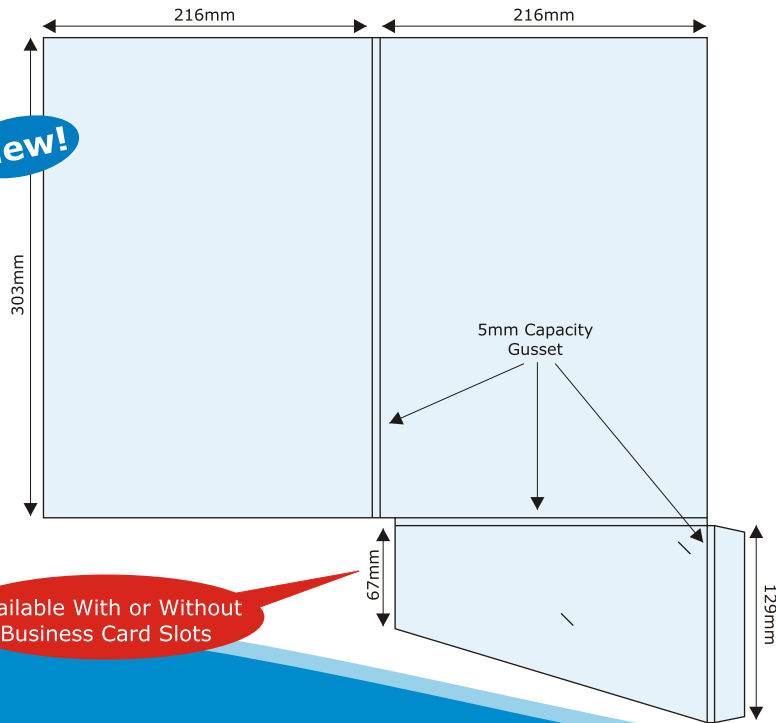

PP631

New!

Available With or Without Business Card Slots

PP632

New!