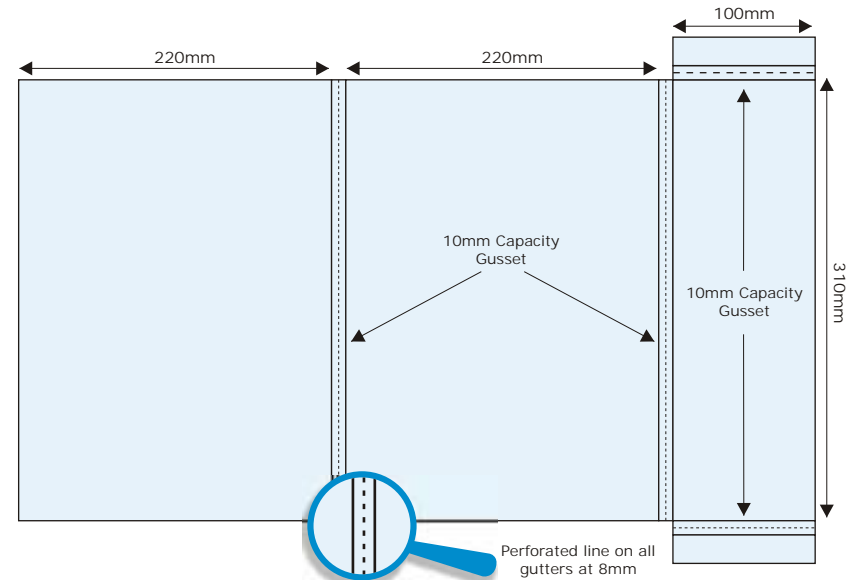

PP616

To Hold  
**155x  
235mm**  
Documents

PP617

All folder templates hold A4 Documents unless otherwise stated.

Available With or Without Business Card Slots

PP618

PP619

PP620