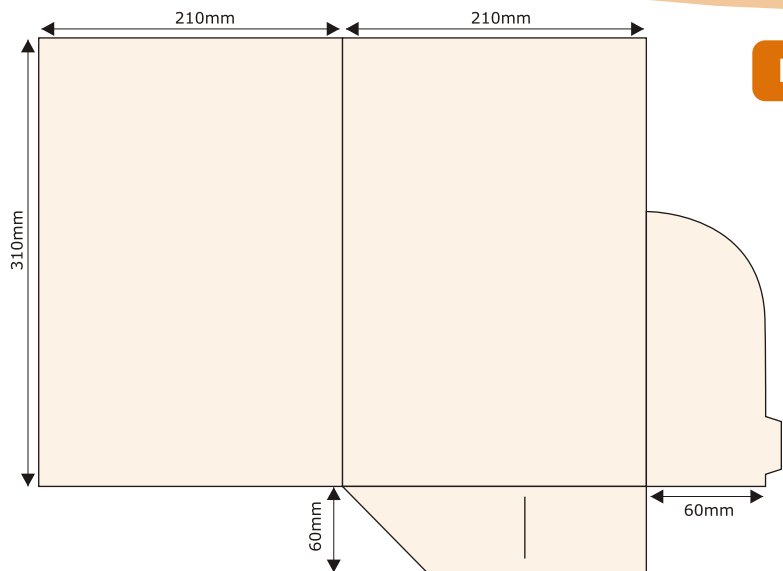

PP306

PP307