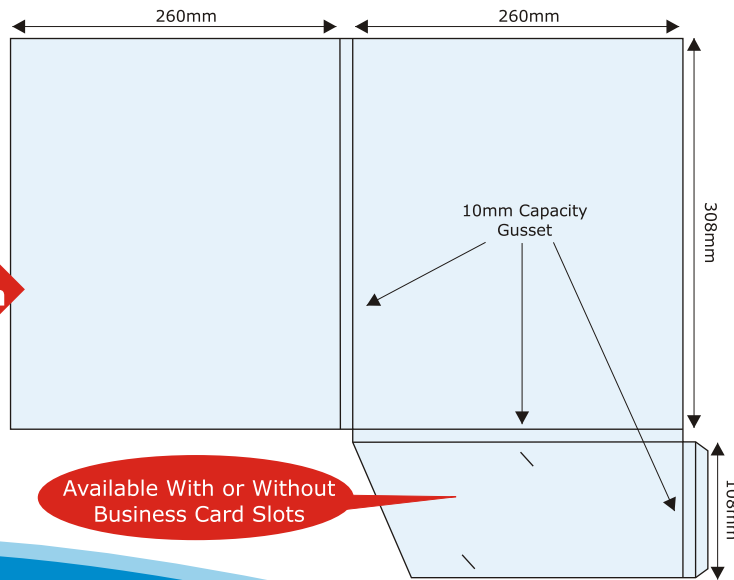

PP615

To Hold
**250x
297mm**
Documents

Available With or Without
Business Card Slots

PP616