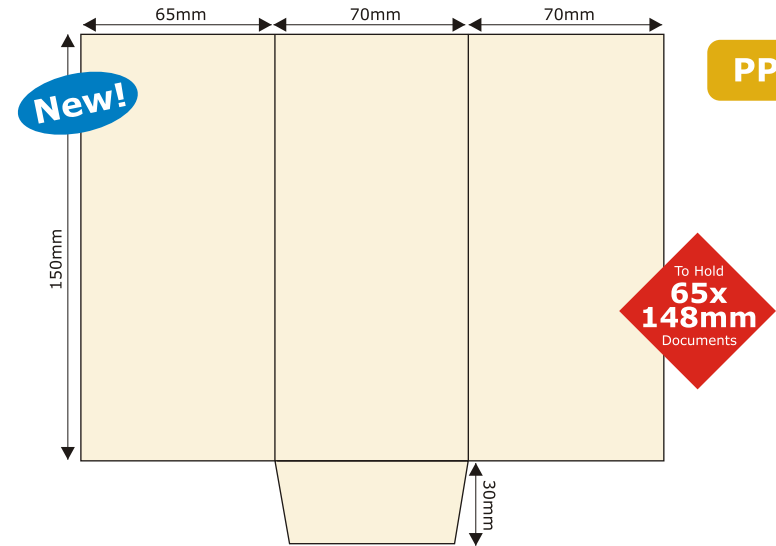

Available With or Without Business Card Slots

PP113

Available With or Without Business Card Slots

PP115