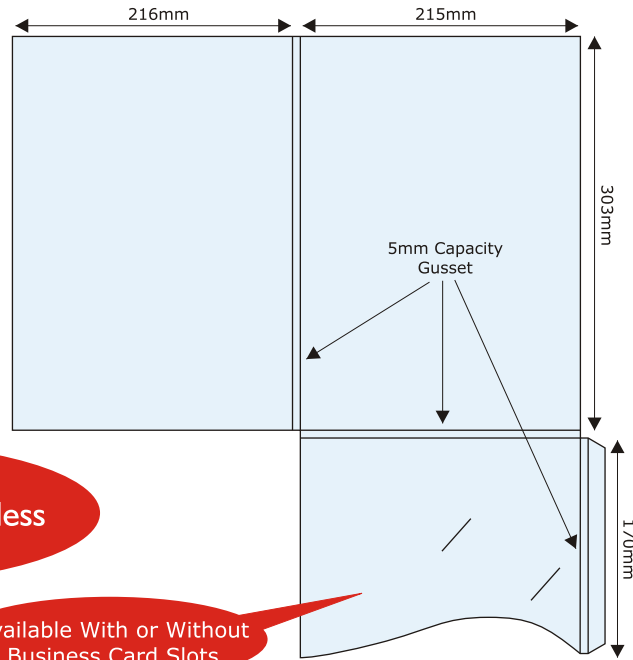

PP611

PP612

To Hold  
**210x**  
**210mm**  
Documents

PP613

PP614

PP615

To Hold  
**250x  
297mm**  
Documents

Available With or Without  
Business Card Slots

PP616

To Hold  
**155x  
235mm**  
Documents

PP617

All folder templates hold A4 Documents unless otherwise stated.

Available With or Without Business Card Slots

PP618

PP619

PP620