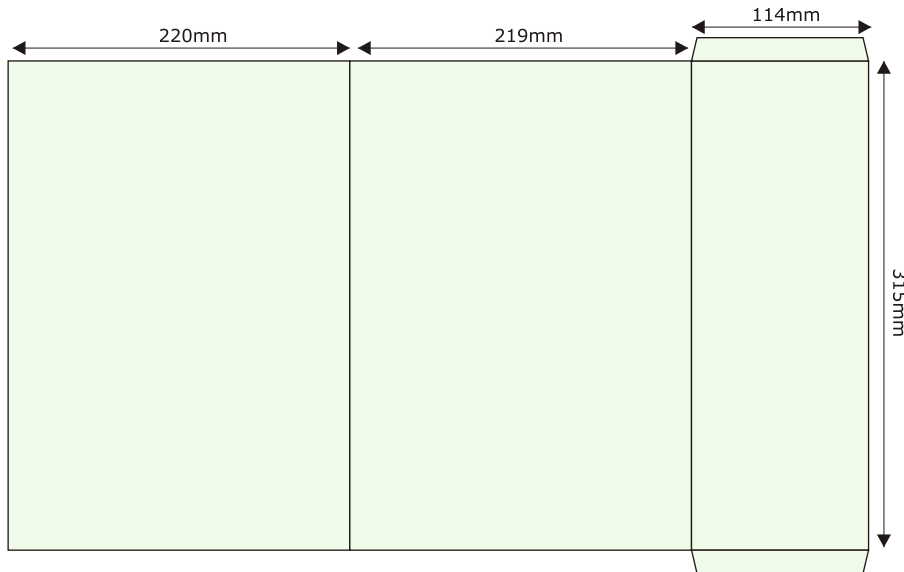

PP534

PP535

PP536

PP537