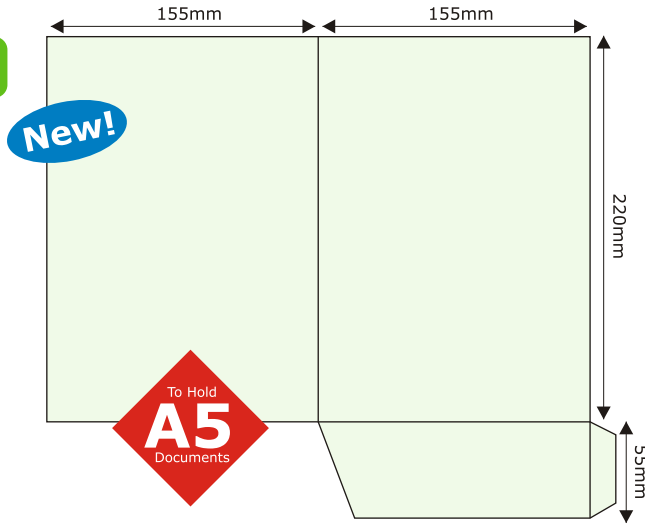

PP534

PP535

PP536

PP537