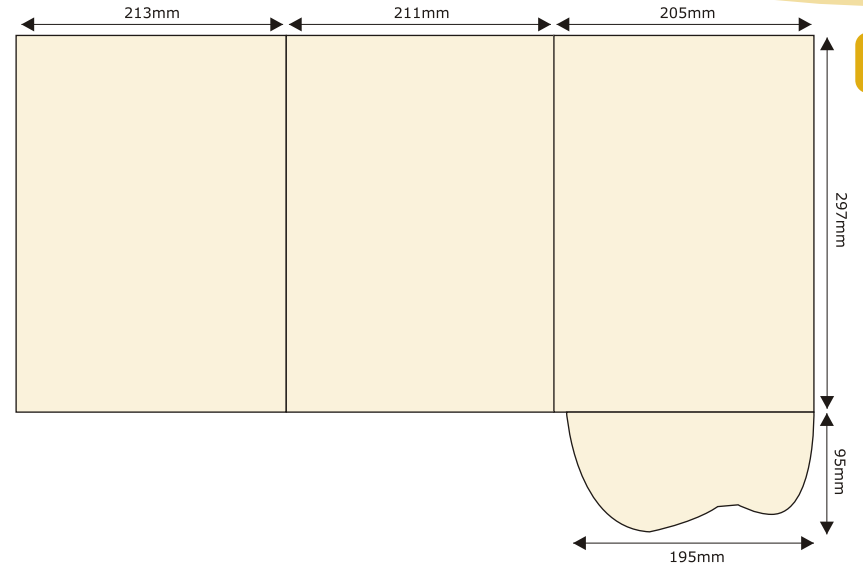

PP106

All folder templates illustrated in this brochure are viewed from the inside.