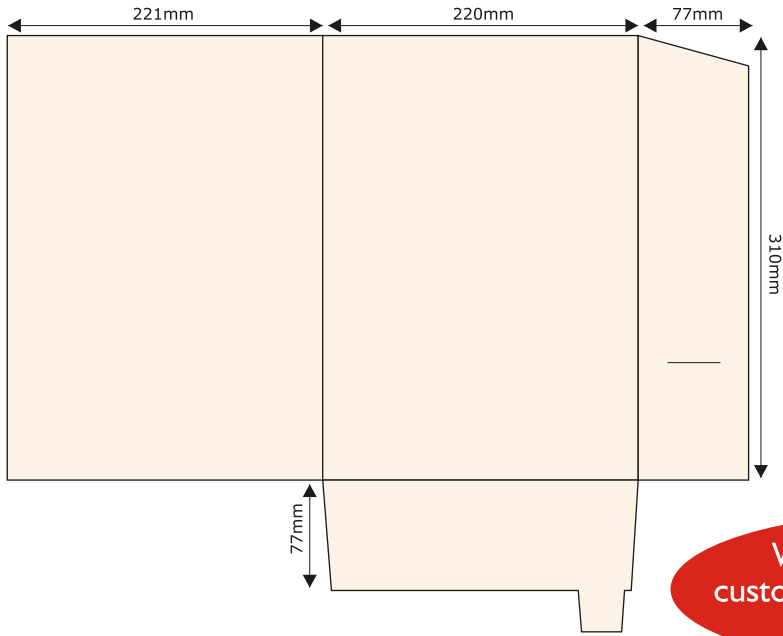

PP301

PP302

We can also produce custom cutting formes to suit your requirements!

PP303

To Hold 99x 210mm Documents

PP304

To Hold A5 Documents

INTERLOCKING POCKET FOLDERS