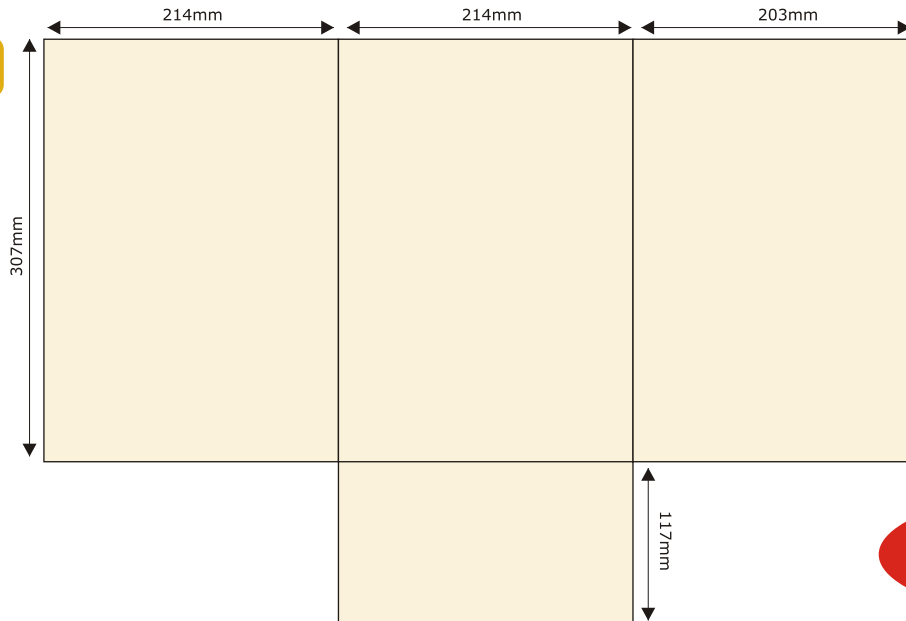

PP107

PP108

To Hold  
**200x  
220mm**  
Documents

All folder templates hold A4 Documents unless otherwise stated.

PP109

Available With or Without Business Card Slots

PP110

PP111