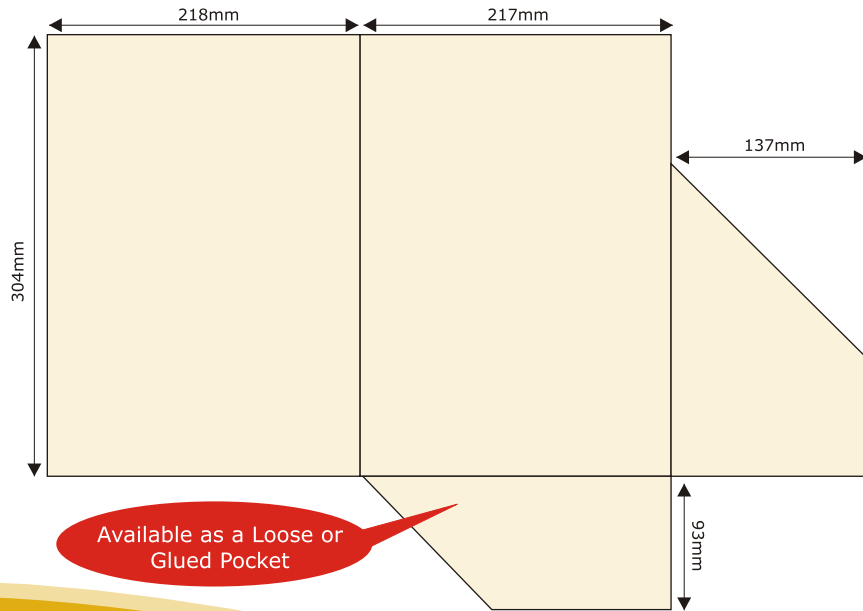

PP107

PP108

To Hold  
**200x  
220mm**  
Documents

All folder templates hold A4 Documents unless otherwise stated.

PP109

Available With or Without Business Card Slots

PP110

PP111