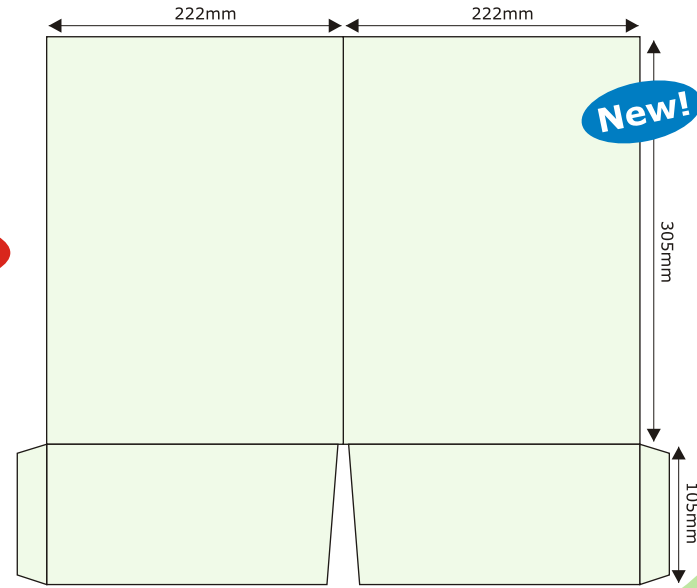

PP538

Suitable to hold stitched inner pages - for when a brochure needs a flap

PP539

PP540

Available With or Without Business Card Slots

PP541