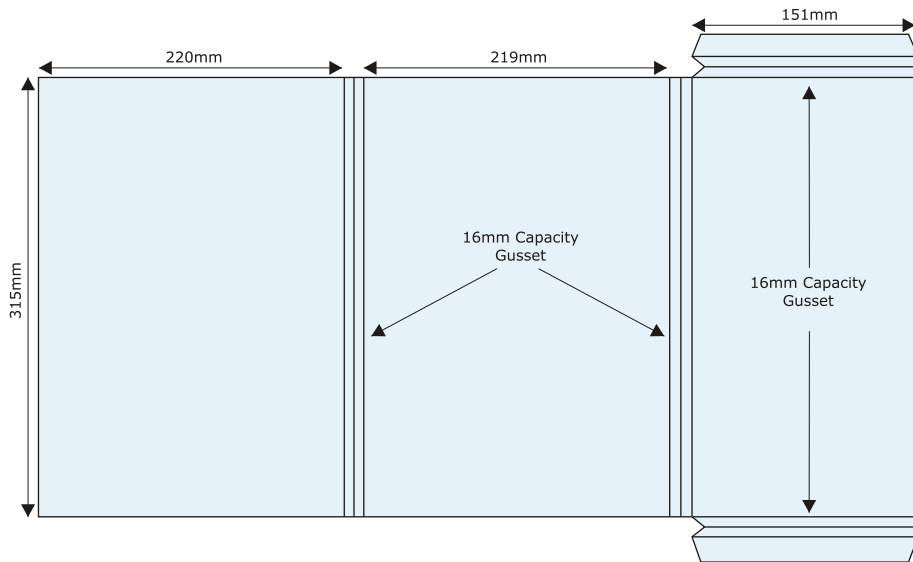

PP616

To Hold  
**155x  
235mm**  
Documents

PP617

All folder templates hold A4 Documents unless otherwise stated.

Available With or Without Business Card Slots

PP618

PP619

PP620