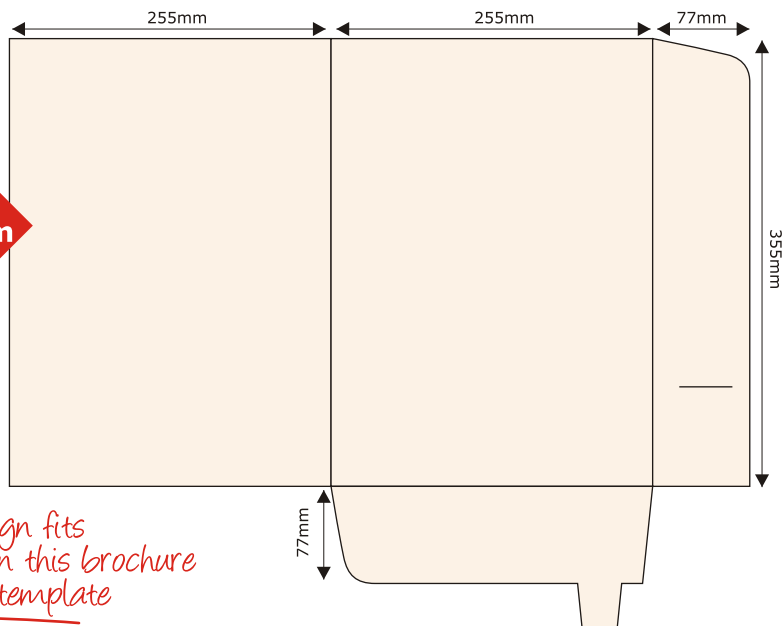

We can also produce custom cutting formes to suit your requirements!

PP303

To Hold 99x 210mm Documents

PP304

To Hold A5 Documents

INTERLOCKING POCKET FOLDERS

PP305

To Hold  
**245x345mm**  
Documents