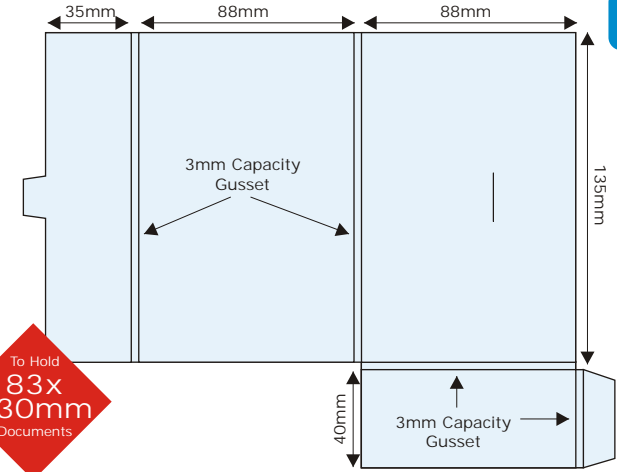

To Hold
**165x
165mm**
Documents

Can be used with Velcro
or Glue Dot Fastening

PP626

To Hold
**83x
130mm**
Documents

Each of the flaps
have a wavy edge finish