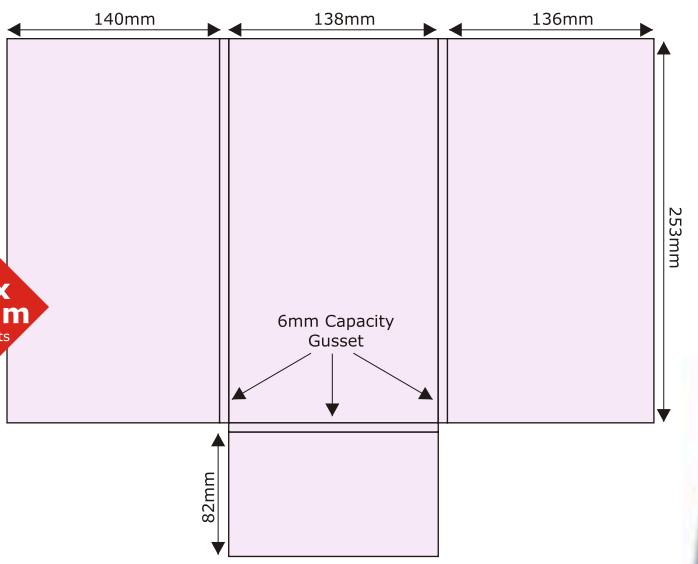

PP202

To Hold
**130x
245mm**
Documents