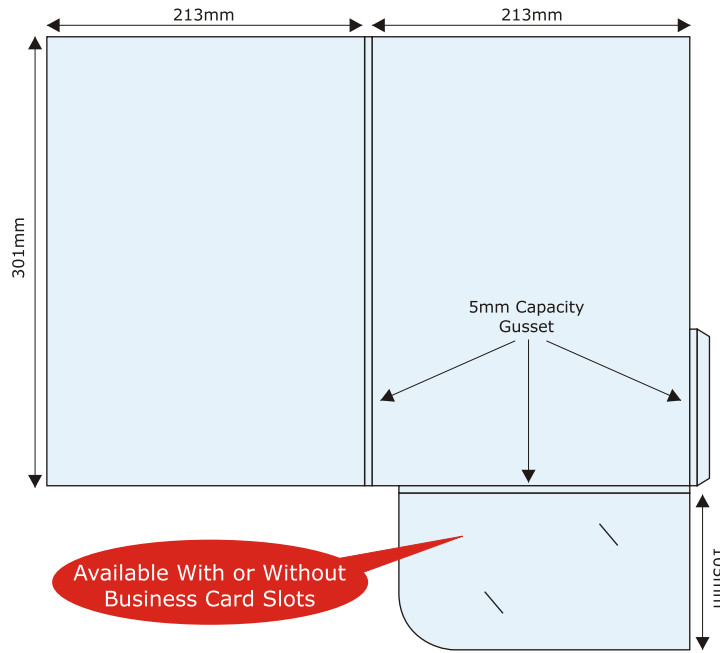

PP621

PP622

PP623

PP624

To ensure your design fits click on any of the formes in this brochure to download a PDF template