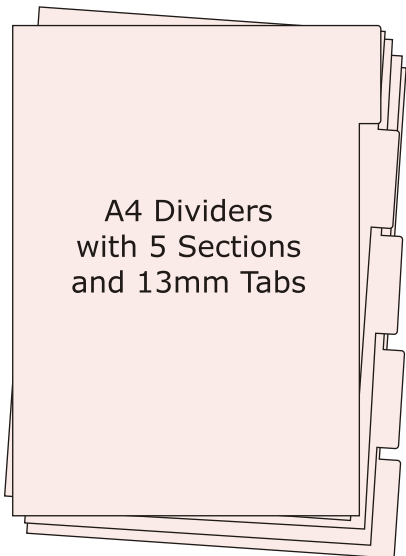

New!

PP634

New!

Available With or Without Business Card Slots

**PP701**

A4 Dividers  
with 2 Sections  
and 15mm Tabs

**PP702**

A4 Dividers  
with 3 Sections  
and 14mm Tabs

**PP703**

A4 Dividers  
with 4 Sections  
and 10mm Tabs

**PP704**

A4 Dividers  
with 5 Sections  
and 13mm Tabs

**PP705**

A4 Dividers  
with 8 Sections  
and 10mm Tabs

**PP706**

A4 Dividers  
with 10 Sections  
and 13mm Tabs