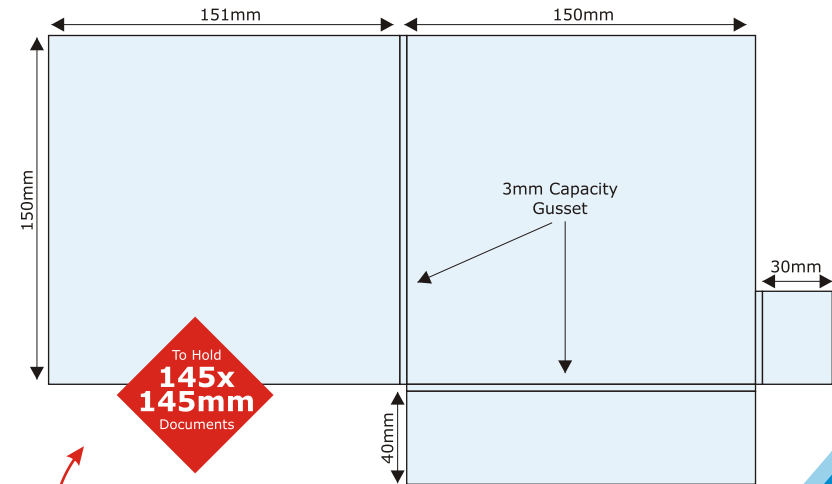

PP621

PP622

PP623

PP624

To ensure your design fits click on any of the formes in this brochure to download a PDF template