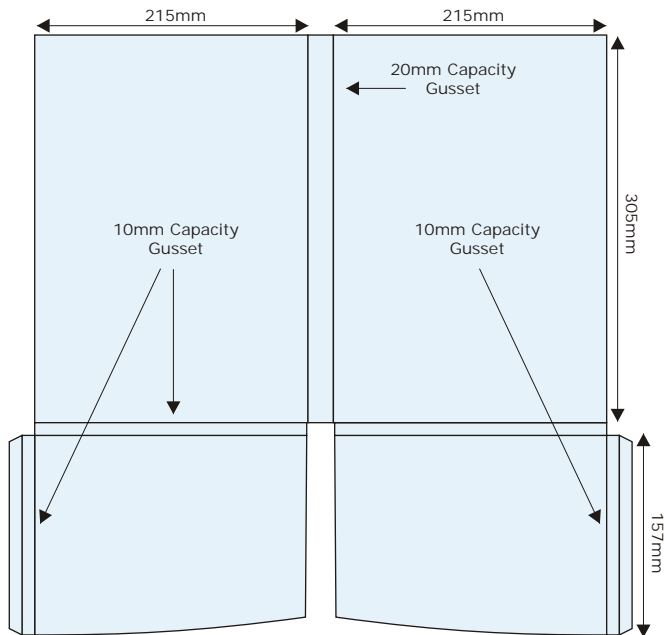

To Hold
**165x
165mm**
Documents

Can be used with Velcro
or Glue Dot Fastening

To Hold
**83x
130mm**
Documents

PP627

Each of the flaps
have a wavy edge finish