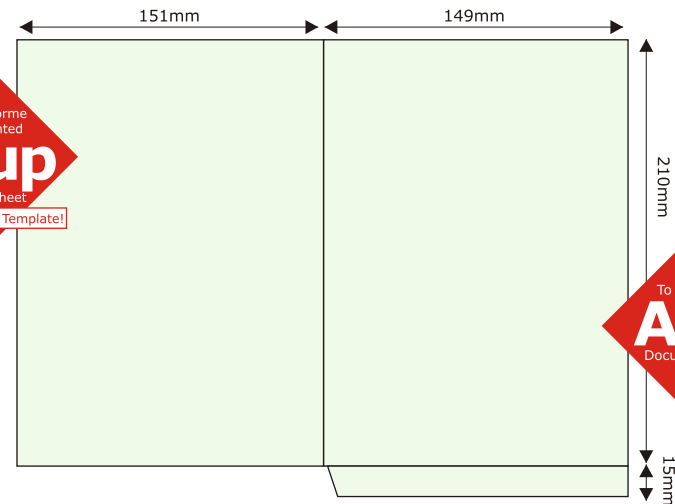

To Hold
A5
Documents