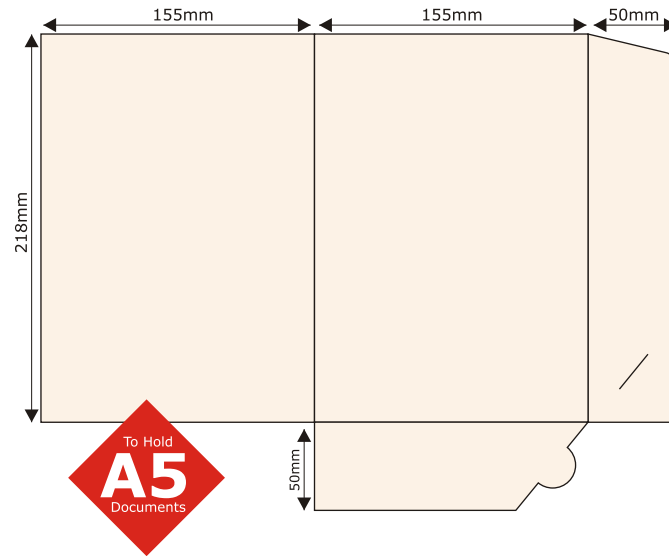

PP107

PP108

To Hold  
**200x  
220mm**  
Documents

All folder templates hold A4 Documents unless otherwise stated.

PP109

Available With or Without Business Card Slots

PP110

PP111

We can also produce custom cutting formes to suit your requirements!

PP303

To Hold 99x 210mm Documents

PP304

To Hold A5 Documents

INTERLOCKING POCKET FOLDERS

PP305

To Hold  
**245x345mm**  
Documents